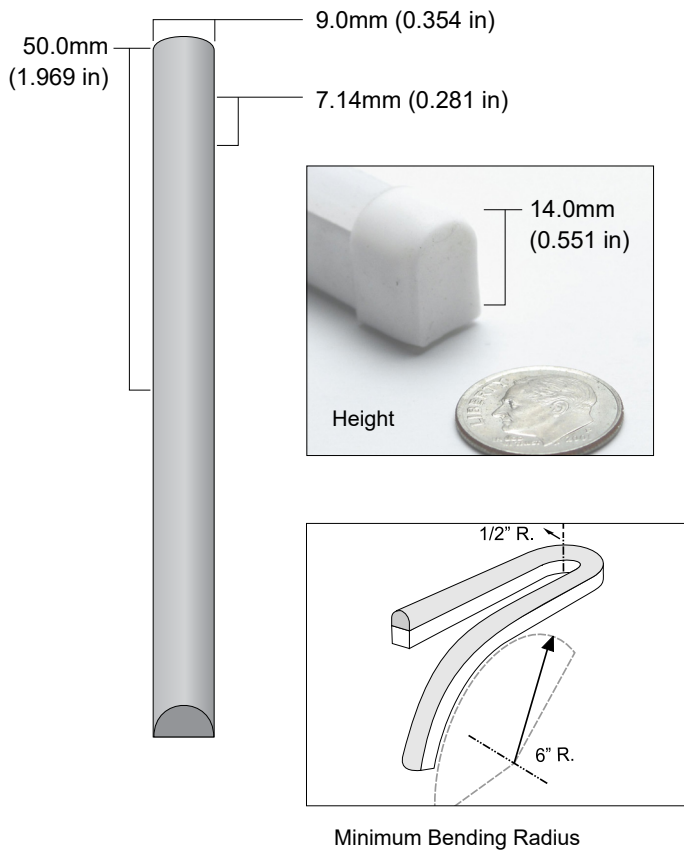

QolorFLEX NuNeon, Amber N914-A-10 is a sealed LED linear product that is flexible and safe for indoor or outdoor use. It is rugged, outdoor-rated, and dimmable. It can be cut to length and is available in a variety of colors plus RGB. It offers nearly the same visual impact as traditional blown glass neon without the problematic issue of installation and maintenance. QolorFLEX NuNeon operates on 24VDC and can be powered and controlled by a variety of QolorFLEX Dimmers and power supplies.

SPECIFICATIONS:

Physical		
Length	10m	(32.808 ft)
Height	14mm	(0.551 in)
Width	9mm	(0.354 in)
Cutting Increment	50mm	(1.969 in)
LED Spacing	7.14mm	(0.281 in)
Material	Silicone Extrusion	
Type	White Finish	
Connector Type	200mm long (7.874 in) flat cable on both ends, stripped 10mm and tinned	
Minimum Bending Radius	Flat plane: 1/2" Global axis: 6"	

Output	
Color(s)	Amber
Wavelength	588 nm
Beam Angle	120°
Lumens Per Meter	150 lm/m

Electrical	
Operating Voltage	24VDC
Current	3.0A
Power Consumption	7.2w/m (2.2 w/ft)
Power Consumption/10m	72w/10m
Density	140 LEDs/m
LED Type	2835